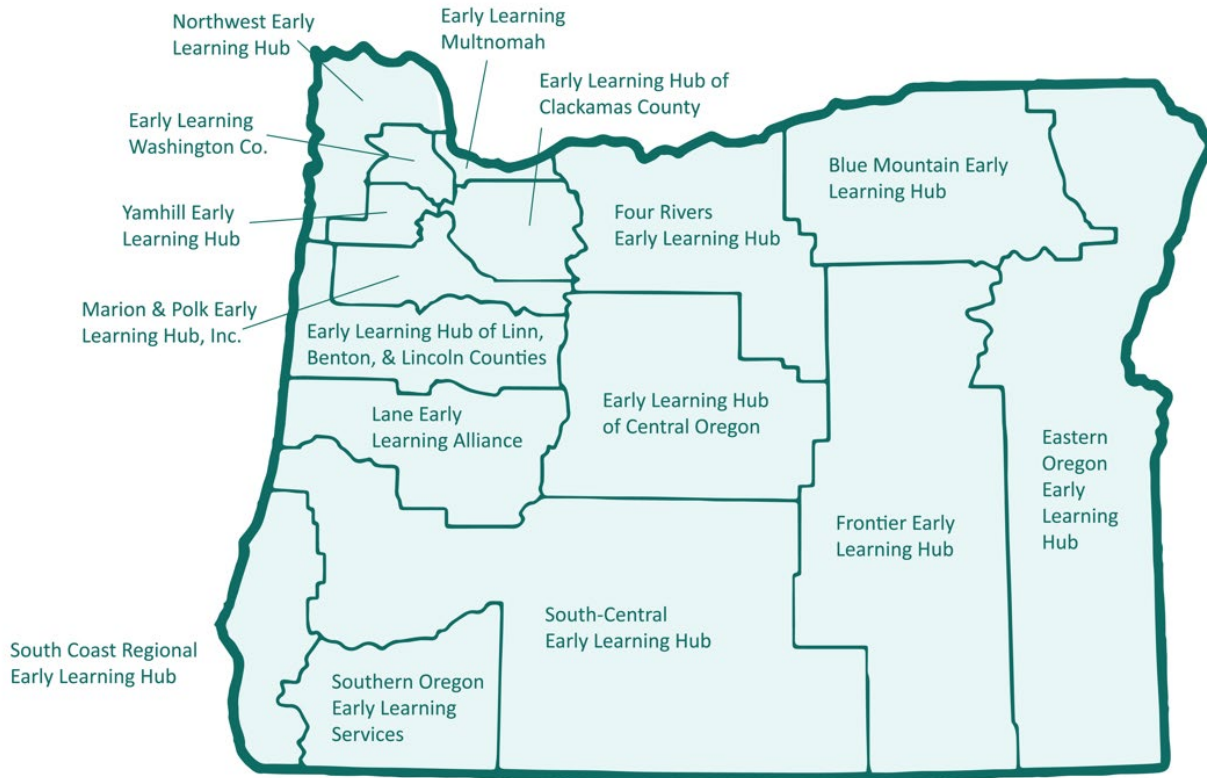

ATTACHMENT C – EARLY LEARNING HUB REGION MAP

Blue Mountain Early Learning Hub – serves Umatilla, Union and Morrow Counties

Early Learning Hub of Clackamas County – serves Clackamas County

Early Learning Hub of Central Oregon – serves Crook, Deschutes, and Jefferson Counties

Early Learning Multnomah – serves Multnomah County

Early Learning Hub of Linn, Benton & Lincoln Counties – serves Benton, Lincoln, and Linn Counties

Early Learning Washington County – serves Washington County

Eastern Oregon Early Learning Hub – serves Baker, Malheur, and Wallowa Counties

Four Rivers Early Learning Hub – serves Gilliam, Hood River and Sherman Counties

Frontier Early Learning Hub – serves Grant and Harney Counties

Lane Early Learning Alliance – serves Lane County

Marion & Polk Early Learning Hub Inc. – serves Marion and Polk Counties

Northwest Early Learning Hub – serves Clatsop, Columbia, and Tillamook Counties

South-Central Early Learning Hub – serves Douglas, Klamath, and Lake Counties